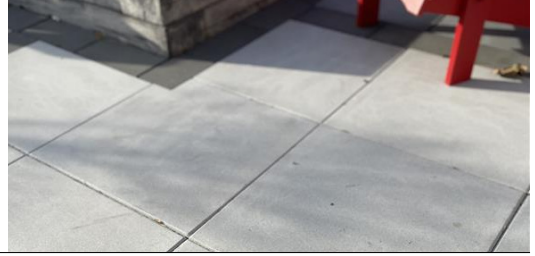

SPECTRA™

PREMIERE SERIES SLAB / 50MM /