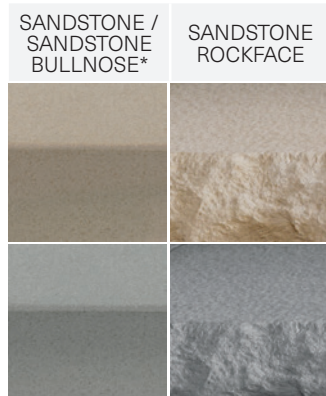

SANDSTONE & SANDSTONE BULLNOSE

DESCRIPTION: Cap TEXTURE: Natural stone

Pallet Overview

Sandstone & Sandstone Bullnose 14 x 48

Pallet Overview

Sandstone Bullnose 16 x 48

Pallet Overview

Sandstone Rockface

SANDSTONE AND SANDSTONE BULLNOSE 14 x 48

Specifications per pallet

20 units / pallet

	Imperial	Metric
Product dimension (L x D x H)	47 1/4 x 13 3/4 x 1 15/16	1 200 x 350 x 50
Cubing	79 lin. ft	24 lin. m
Approx. Weight	2 601 lbs	1 180 kg
Number of rows	10	
Coverage per row	7.9 lin. ft	2.4 lin. m

SANDSTONE BULLNOSE 16 x 48

Specifications per pallet

18 units / pallet

	Imperial	Metric
Product dimension (L x D x H)	47 1/4 x 13 3/4 x 1 15/16	1 200 x 400 x 50
Cubing	70.87 lin. ft	21.60 lin. m
Approx. Weight	2 597 lbs	1 178 kg
Number of rows	1	
Coverage per row	70.87 lin. ft	21.60 lin. m

SANDSTONE ROCKFACE

Specifications per pallet

18 units / pallet

	Imperial	Metric
Product dimension (L x D x H)	47 1/4 x 13 3/4 x 1 15/16	1 200 x 350 x 50
Cubing	70.87 lin. ft	21.60 lin. m
Approx. Weight	2 271 lbs	1 030 kg
Number of rows	9	
Coverage per row	7.87 lin. ft	2.40 lin. m

NOTES

See page 6 for icons description.

NATURAL STONE COLLECTION

Natural stones are products of nature. They are sold as is and are not covered by Techo-Bloc's Warranty. Installation is deemed acceptance of products.

*Sandstone Bullnose 16 x 48 only available in Grey