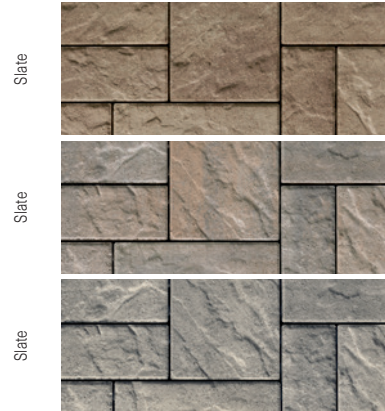

Chestnut Brown
Champlain Grey
Shale Grey