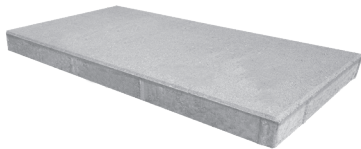

LYRA™ SIGNATURE SMOOTH & NANOBLAST

SIGNATURE & PREMIERE SERIES SLAB / 60MM / 

UNITS

23.62 x 35.43 x 2.36 in
600 x 900 x 60mm
Units/bundle: 18
Units/layer: 2

11.81 x 35.43 x 2.36 in
300 x 900 x 60mm
Units/bundle: 27
Units/layer: 3

23.62 x 23.62 x 2.36 in
600 x 600 x 60mm
Units/bundle: 18
Units/layer: 2

11.81 x 23.62 x 2.36 in
300 x 600 x 60mm
Units/bundle: 54
Units/layer: 6

BUNDLE SPECIFICATIONS

IMPERIAL

METRIC

Coverage	104.6 ft ²	9.72 m ²
Weight	2992 lbs	1357.1 kg
Layers	9	
Coverage per layer	11.62 ft ²	1.08 m ²
Lineal coverage	35.43 / 53.15 ft	10.8 / 16.2 m
Lineal coverage per layer	3.94 / 5.91 ft	1.2 / 1.8 m

BUNDLE OVERVIEW

12x24

24x24

12x36

24x36

NOTES

For pedestrian use only. Medium to large format slab with a soft touch surface. Provides a contemporary finish. DesignLoc® technology allows for a highly refined surface, with integral colouring.